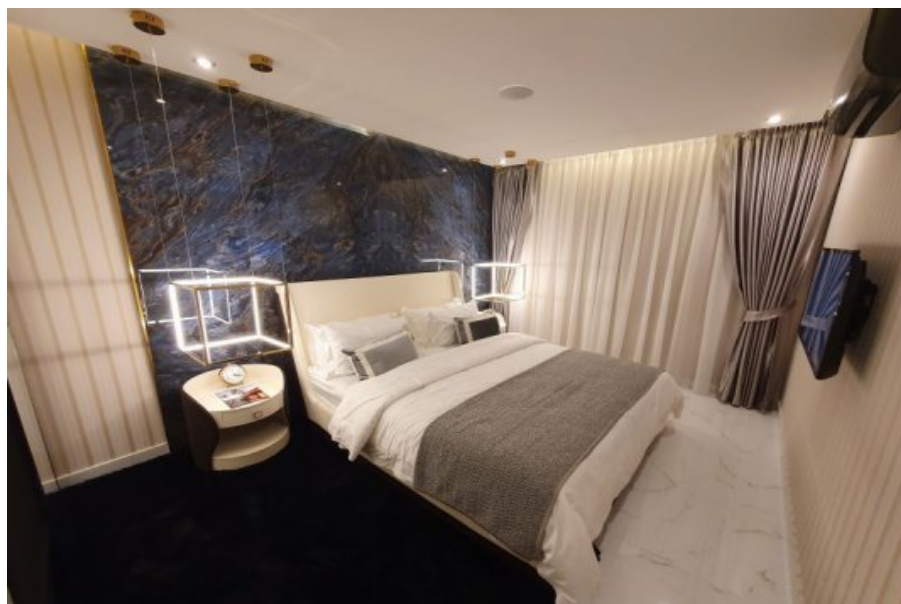

2 Bedroom Condo for sale in Grand Solaire, South Pattaya, Chonburi

Listing provided by:

Tel: +66852826454

Pattaya's brand new high rise super-project, Grand Solaire brings you executive, five-star splendour at the heart of Thailand's Eastern Seaboard. Positioned on Thappraya Road Soi 15, the development intersects Central Pattaya, Pratumnak Hill and Jomtien to give absolute convenience and easy access t...

View online:

16 photos

Key features

2
Beds

1
Bath

45.00 m²
Usable area

Facilities

CCTV