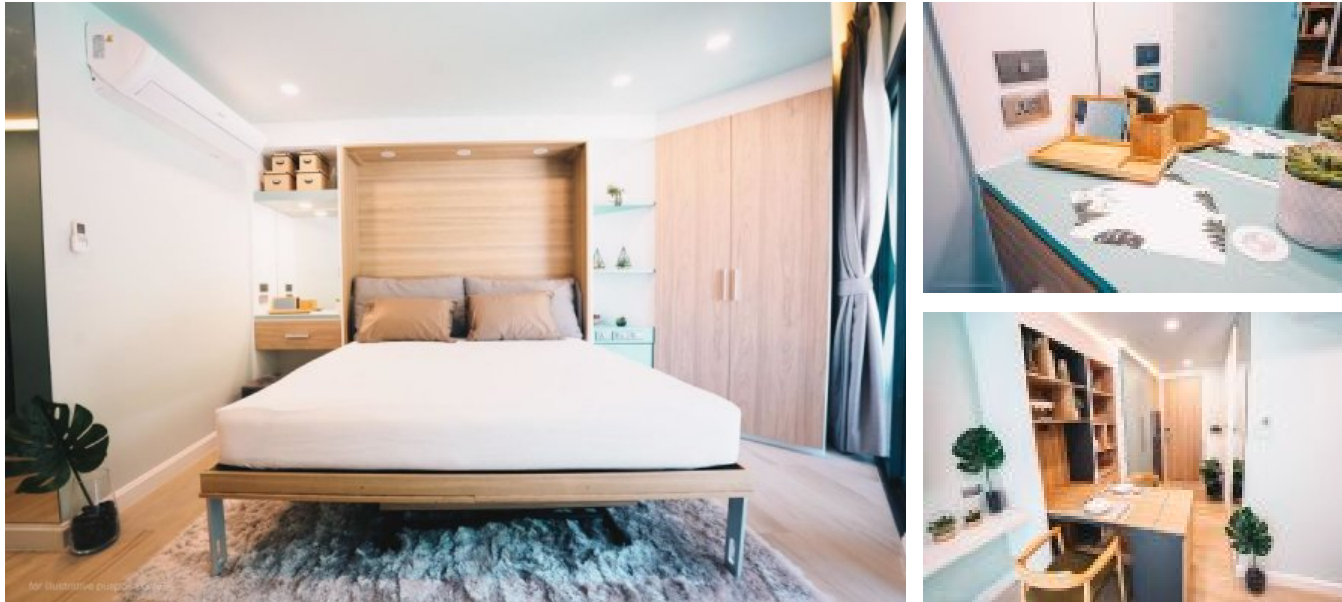

Condo for sale in Serene Condominium, Choeng Thale, Phuket

Listing provided by:

Tel: +66620536315

30S.QM Studio type with direct pool access. very unique Our Studio type to ensure maximum comfort and lifestyle, balanced with an affordable price with great rentability we implemented a modular design to take full advantage of the space.- Modular furniture allows you to change your living room...

View online:

 15 photos

Key features

Studio

1
Bath

30.00 m²
Usable area

Facilities

Air Conditioning