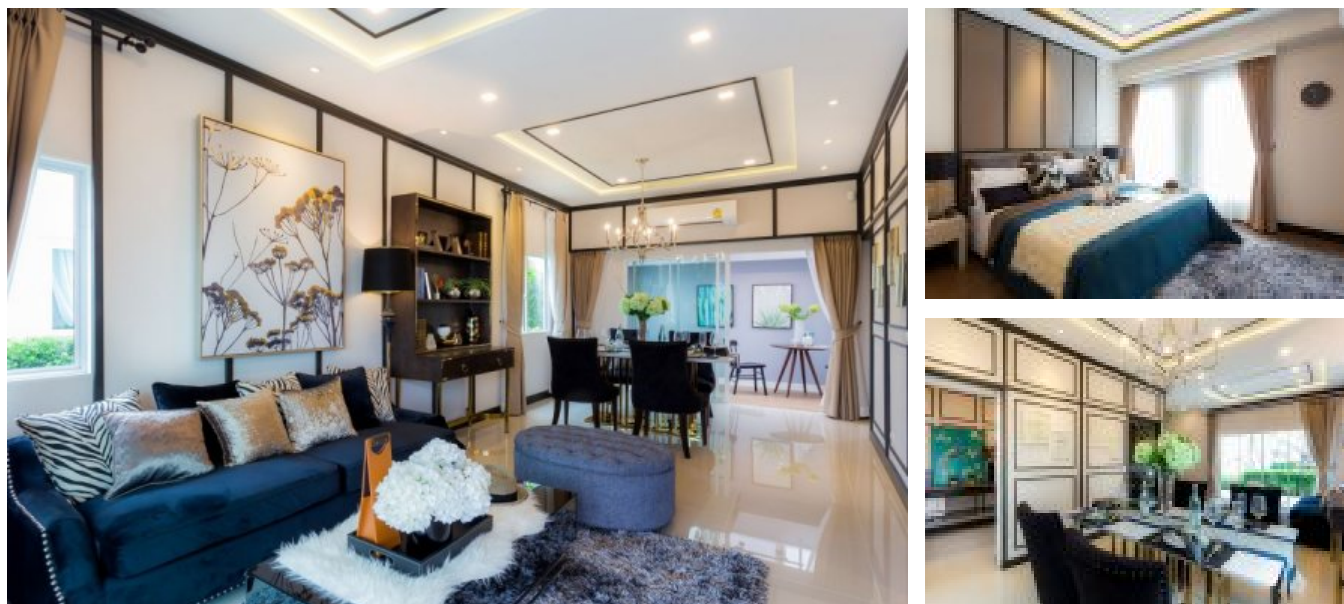

## 4 Bedroom Townhouse for sale in The Connect Bangna-Suvarnabhumi, Bang Chalong, Samut Prakan

Listing provided by:

**Tel: +661739**

Townhouse for sale of 136sqm in The Connect Bangna-Suvarnabhumi, consisting of 4 bedrooms and 3 bathrooms located at Bang Chalong, Bang Phli. Facilities include: CCTV, Fitness, Garden, Parking, Playground, Security and Swimming Pool.