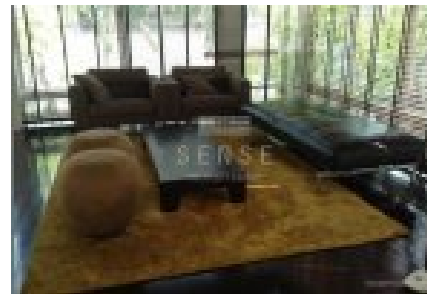

3 Bedroom House for rent in Victory Monument Condominium, Thanon Phaya Thai, Bangkok near BTS Victory Monument

Listing provided by:

Sense Property Group

Tel: +6620051259

3-bedroom property for RENT of 360 sq.m in Ratchathewi - Victory Monument. This property features: Outdoor playground, Swimming pool, Parking, Air-conditioning, Furniture, Green view, Private garden, Balcony/terrace, Private pool, Cable TV (provided by the residence), Internet (provided by the resid...

View online:

7 photos

Key features

3
Beds

360.00 m²
Usable area

450.00 m²
Land area

Facilities

Swimming Pool