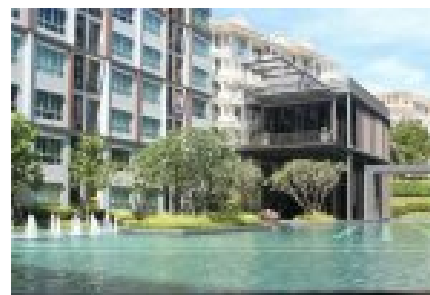

1 Bedroom Condo for rent in D Condo Mine - Phuket, Kathu, Phuket

Listing provided by:

Tel: +66802301661

Fully furnished room for rent at Kathu. Near Kajornkiat School. Located at corner unit with Mountain View .

View online:

 12 photos

Key features	1 Bed	1 Bath	33.00 m ² Usable area
Facilities	 Air Conditioning	 CCTV	 Fitness
	 Parking	 Playground	 Security
			 Garden
			 Swimming Pool

฿ 12,000 /month