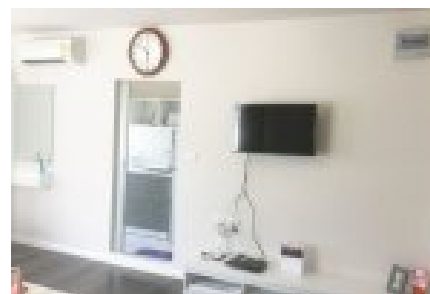

1 Bedroom Condo for rent in D Condo Mine - Phuket, Kathu, Phuket

Listing provided by:

Tel: +66802301661

Fully furnished room for rent at Kathu. Near Kajornkiat School. Located at corner unit with Mountain View .

View online:

 12 photos

Key features	1 Bed	1 Bath	33.00 m ² Usable area
Facilities	 Air Conditioning	 CCTV	 Fitness
	 Parking	 Playground	 Security
			 Garden
			 Swimming Pool

฿ 12,000 /month