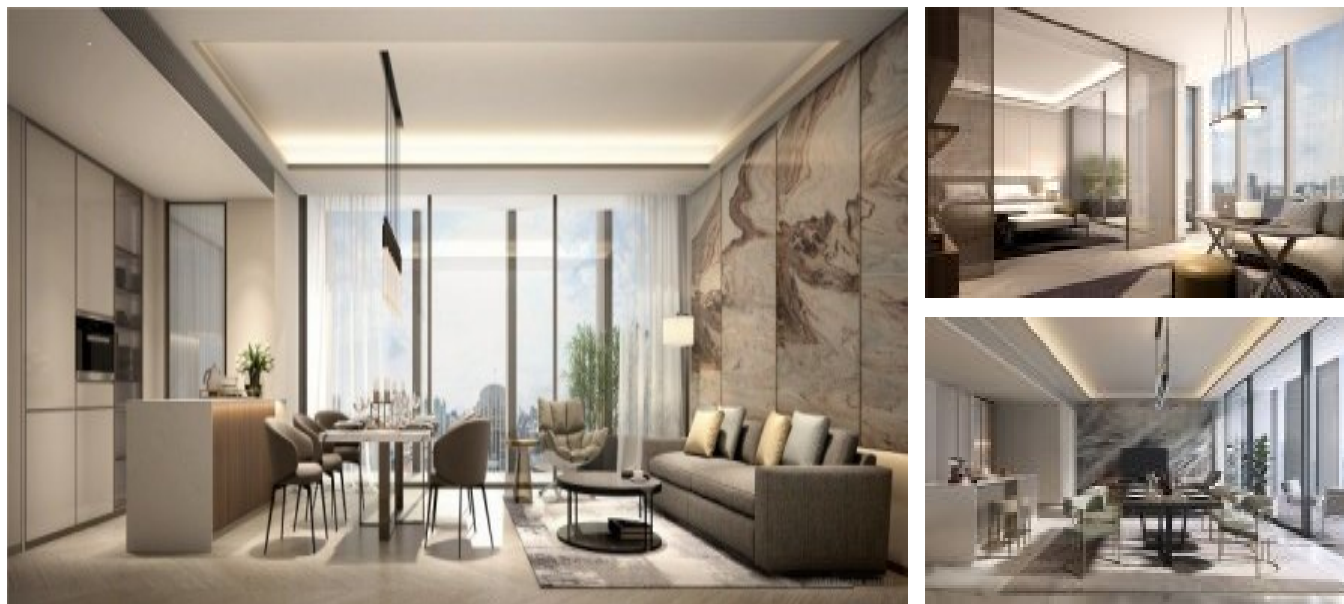

## 2 Bedroom Condo for sale in The Estelle Phrom

Phong, Khlong Toei Nuea, Bangkok near BTS Phrom Phong

Key features

2  
Beds

2  
Baths

136.00 m<sup>2</sup>  
Usable area

Facilities

  
CCTV