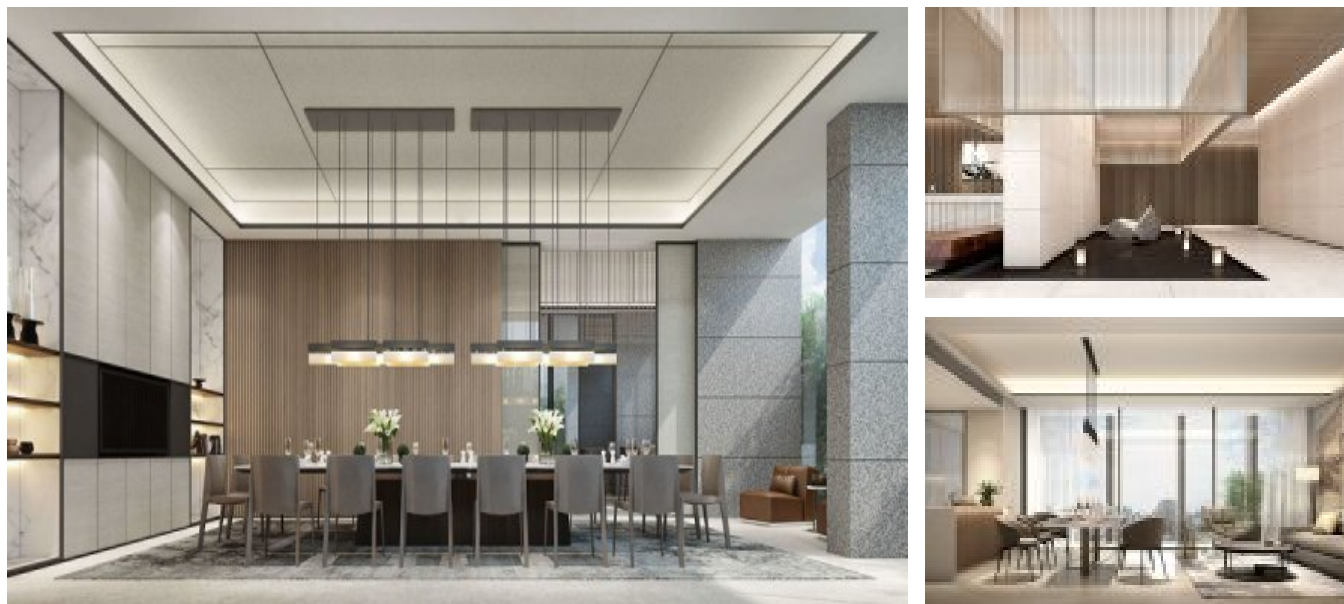

2 Bedroom Condo for sale in The Estelle Phrom

Phong, Khlong Toei Nuea, Bangkok near BTS Phrom Phong

Key features

2
Beds

2
Baths

92.50 m²
Usable area

Facilities

CCTV