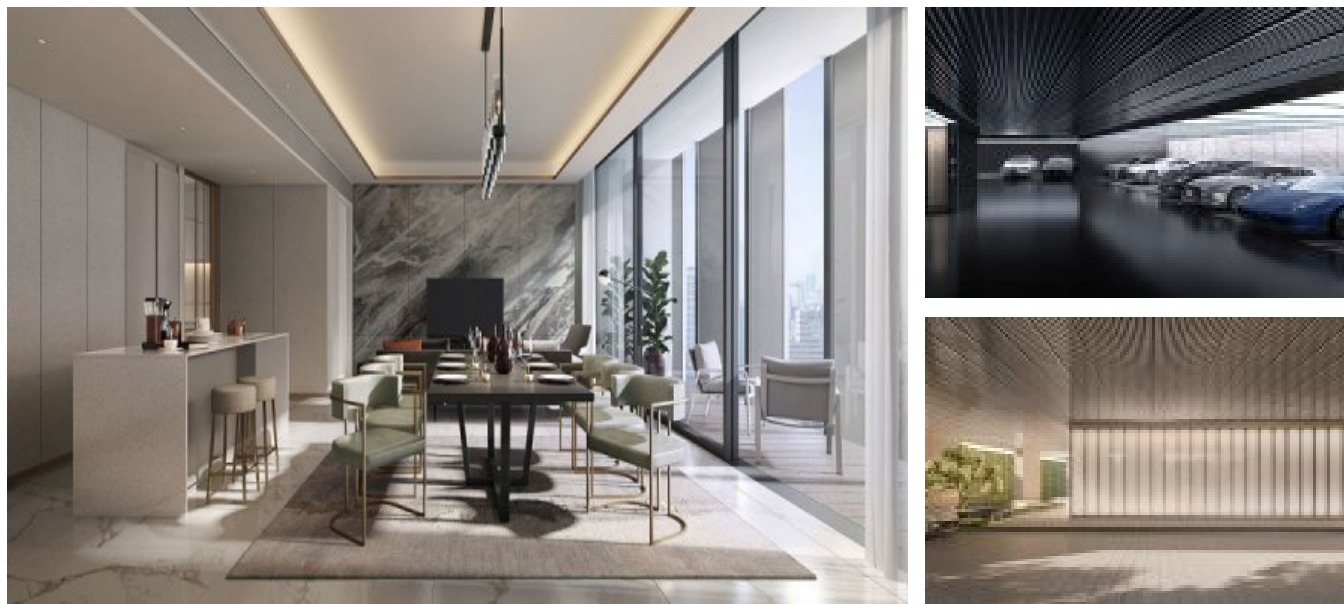

2 Bedroom Condo for sale in The Estelle Phrom

Phong, Khlong Toei Nuea, Bangkok near BTS Phrom Phong

Key features

2
Beds

2
Baths

143.50 m²
Usable area

Facilities

CCTV

Fitness

Garden

Parking