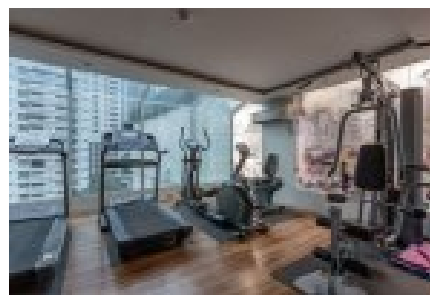

2 Bedroom Condo for sale in InterLux Premier
Sukhumvit 13, Khlong Toei Nuea, Bangkok near
Airport Rail Link Makkasan

Key features

2
Beds

1
Bath

49.35 m²
Usable area

Facilities

Fitness

Garden