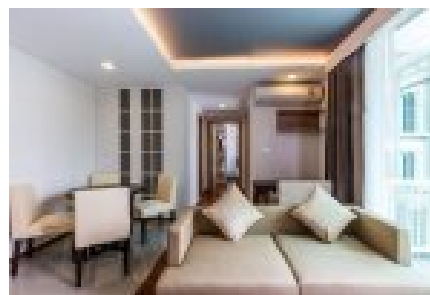

1 Bedroom Condo for sale in InterLux Premier
Sukhumvit 13, Khlong Toei Nuea, Bangkok near
Airport Rail Link Makkasan

Key features	1 Bed	1 Bath	29.65 m ² Usable area	
Facilities	 Fitness	 Garden	 Library	 Parking