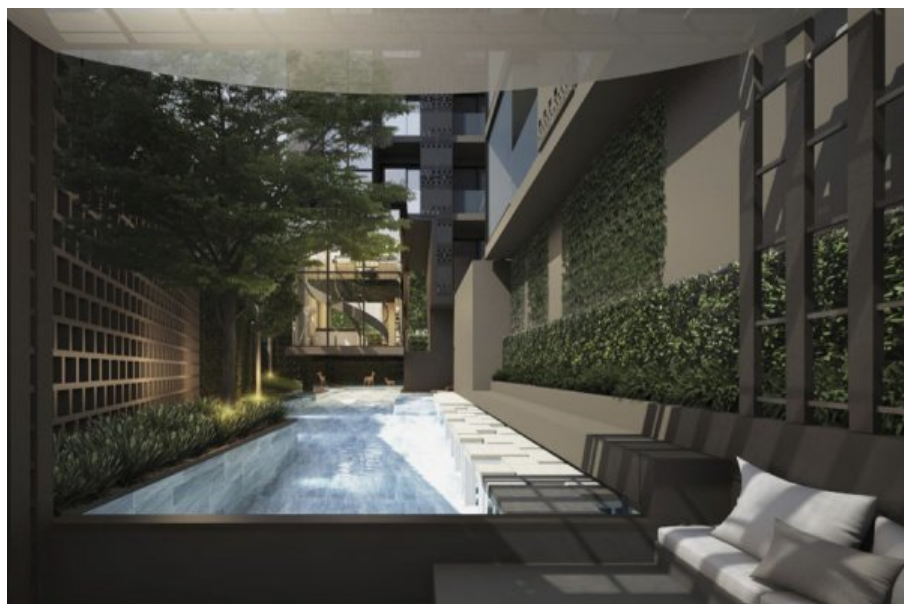

2 Bedroom Condo for sale in Altitude Samyan-Silom, Si Phraya, Bangkok near MRT Sam Yan

Listing provided by:

Tel: +66834962468

- 200 m. to MRT Sam Yan Station
- 450 m. to Silom CBD area

View online:

6 photos

Key features

2
Beds

1
Bath

43.54 m²
Usable area

Facilities

CCTV

Parking

Fitness