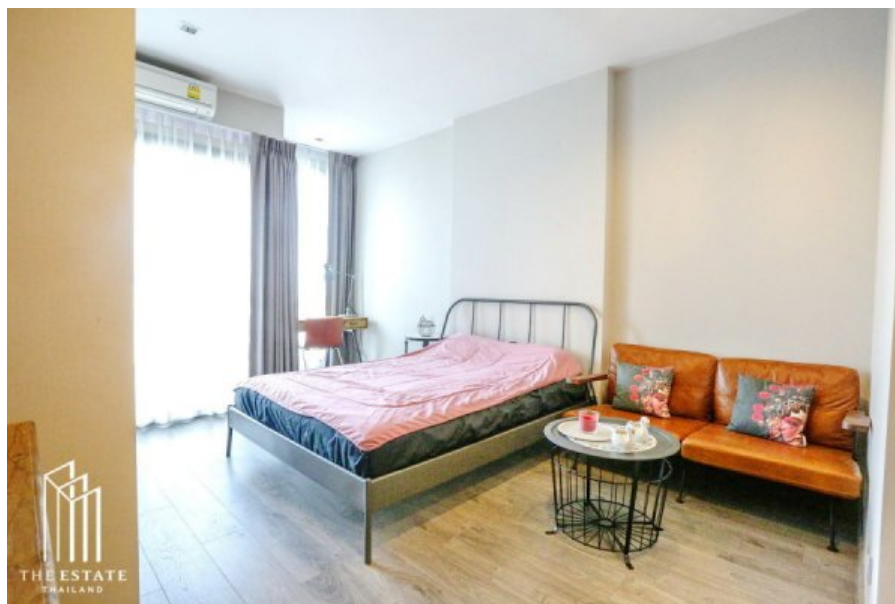

Condo for rent in Whizdom Avenue Ratchada-Ladprao, Chom Phon, Bangkok near MRT Lat Phrao

Listing provided by:

Tel: +66642252418

Condo for RENT *** Whizdom Avenue Ratchada-Ladprao @18,000 Baht
Location : Ladprao
Rent Price : 18,000 Baht
Near MRT : Ladprao
Unit Size : 28.35 sq.m.
Studio(s) / 1 bathroom(s)
Ref No. : CR180809002"
Contact us. "Call : ☎ 064 225 2418 ☎ LINE@ : @theestate ,
http://line.me/ti/p/~@theestate Website : ht...

View online:

6 photos

Key features	Studio	1 Bath	28.35 m ² Usable area	
Facilities	 Air Conditioning	 CCTV	 Fitness	 Garden
	 Library	 Parking	 Playground	 Security

฿ 18,000 / month