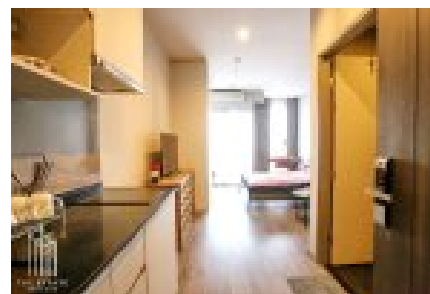

Condo for rent in Whizdom Avenue Ratchada-Ladprao, Chom Phon, Bangkok near MRT Lat Phrao

Listing provided by:

Tel: +66642252418

Condo for RENT *** Whizdom Avenue Ratchada-Ladprao @18,000 Baht
Location : Ladprao
Rent Price : 18,000 Baht
Near MRT : Ladprao
Unit Size : 28.35 sq.m.
Studio(s) / 1 bathroom(s)
Ref No. : CR180809002"
Contact us. "Call : ☎ 064 225 2418 ☎ LINE@ : @theestate ,
http://line.me/ti/p/~@theestate Website : ht...

View online:

6 photos

Key features	Studio	1 Bath	28.35 m ² Usable area	
Facilities	 Air Conditioning	 CCTV	 Fitness	 Garden
	 Library	 Parking	 Playground	 Security

฿ 18,000 / month