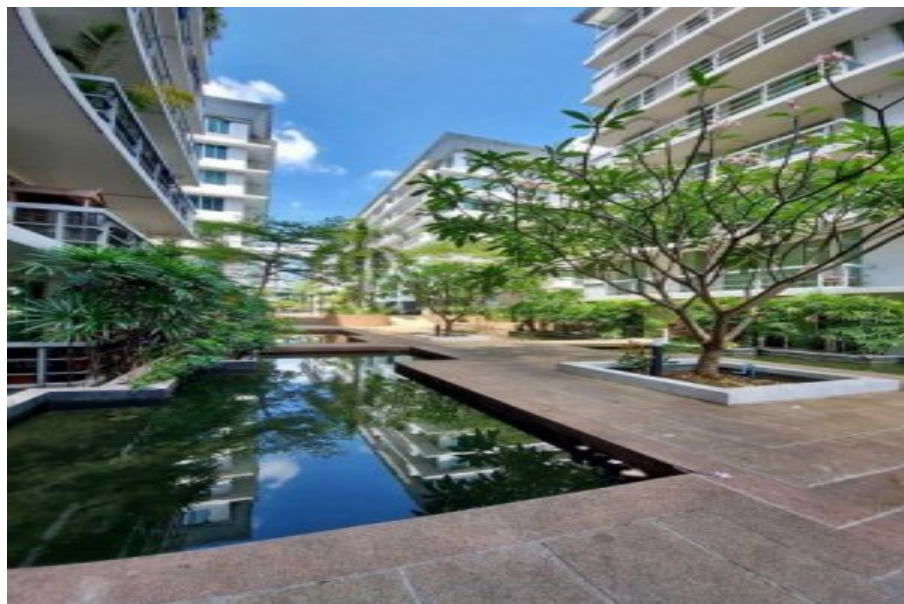

1 Bedroom Condo for rent in The Waterford

Sukhumvit 50, Phra Khanong, Bangkok near BTS On Nut

Key features	1 Bed	1 Bath	44.00 m ² Usable area	
Facilities	 Air Conditioning	 BBQ Area	 CCTV	 Fitness

Listing provided by:

Tel: +6623115506

Size: 44 SQM. / Free shuttle service to BTS every half an hour Yearly or Montly contract available / Pet friendly floor available on request Waterford Sukhumvit 50 Serviced Apartment Building Gym and Outdoor swimming pool Fully furnished with TV, Refrigerator, Microwave, Washing...

Garden

Parking

Playground

Security

View online:

19 photos

฿ 13,500 / month