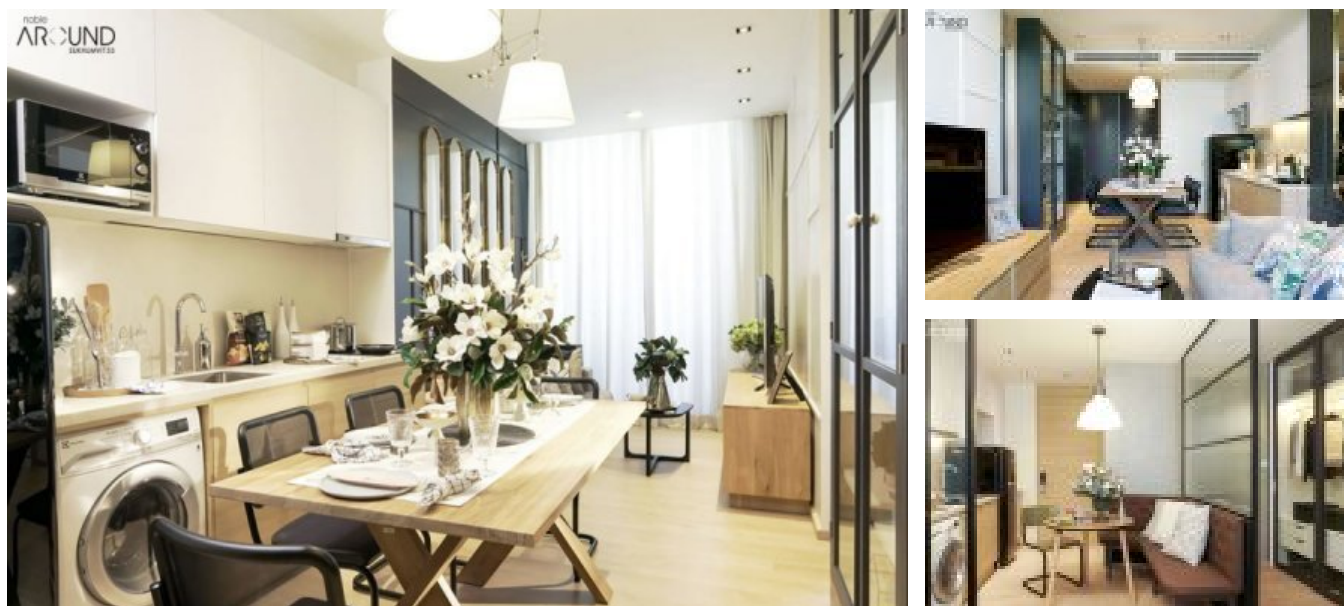

1 Bedroom Condo for sale in Noble Around

Sukhumvit 33, Khlong Tan Nuea, Bangkok near BTS
Phrom Phong

Key features

1
Bed

1
Bath

45.80 m²
Usable area

Facilities

CCTV

Fitness

Parking

Security

Listing provided by:

Tel: +66614414283

- 21-meter long infinity-edged rooftop swimming pool
- Near BTS Phrom Phong and The EM District, the world-class shopping centre
- 4 delightful gardens with distinct themes