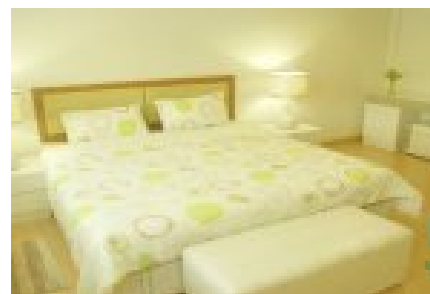

2 Bedroom Apartment for rent in PPR Residence, Khlung Tan Nuea, Bangkok

Listing provided by:

Beyond Real Estate

Tel: +66949799697

Property ID : APT-0112R Fully furnished 2 bedrooms unit for rent in Ekkamai Soi 12 near BTS Ekkamai. For Rent Please feel free to contact Beyond Team. Line ID: beyondrealestate

View online:

10 photos

Key features

2
Beds

2
Baths

120.00 m²
Usable area

Facilities

CCTV