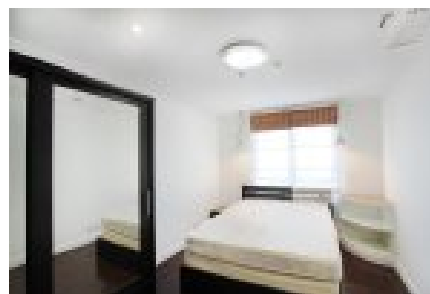

2 Bedroom Condo for rent in The Oleander, Khlong Toei Nuea, Bangkok near BTS Nana

Listing provided by:

Savills Agency Thailand

Tel: +66844229090

Superb, spacious two bedroom condominium with a large kitchen/living area for modern day lifestyles, benefiting from a privately owned balcony. Exceeding standards The Oleander condominium is neatly tucked away from the bustling street life of Bangkok, offering an array of choices, from a one bedroo...

View online:

6 photos

Key features

2
Beds

2
Baths

125.00 m²
Usable area

Facilities

CCTV