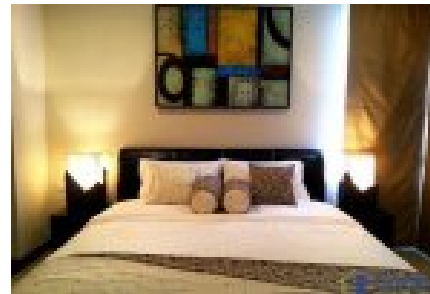

## 2 Bedroom Condo for Sale or Rent in The Residences at Dream Pattaya, Na Jomtien, Chonburi

Listing provided by:

**Gecko Properties**

Tel: +66846564846

South facing front corner unit looking out over the turquoise sea, that's what this Pattaya condo for sale or rent has to offer. Take a look at the photographs of this Pattaya Property, it is sublime. Now call Gecko Properties and arrange a viewing because when you see this property in Pattaya...

### Key features

2  
Beds

2  
Baths

148.00 m<sup>2</sup>  
Usable area